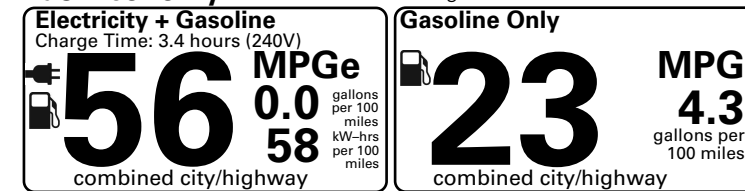

## Fuel Economy and Environment

Plug-In Hybrid Vehicle  
Electricity-Gasoline

**Fuel Economy** Standard SUV 4WD range from 14 to 102 MPGe. The best vehicle rates 132 MPGe.

**You save \$250**  
 in fuel costs  
 over 5 years  
 compared to the  
 average new vehicle.