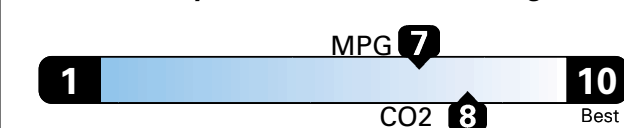

You save $250
in fuel costs
over 5 years
compared to the
average new vehicle.

Annual fuel cost $1,550

Fuel Economy & Greenhouse Gas Rating (tailpipe only)