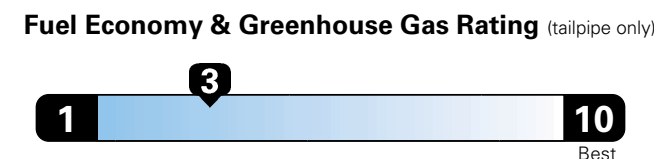

This vehicle emits 491 grams CO2 per mile. The best emits 0 grams per mile (tailpipe only). Producing and distributing fuel also creates emissions; learn more at fuel economy.gov.

Actual results will vary for many reasons, including driving conditions and how you drive and maintain your vehicle. The average new vehicle gets 29 MPG and cost $8,500 to fuel over 5 years. Cost estimates are based on 15,000 miles per year at $3.30 per gallon. MPGe is miles per gasoline gallon equivalent. Vehicle emissions are a significant cause of climate change and smog.
fuel economy.gov
Calculate personalized estimates and compare vehicles