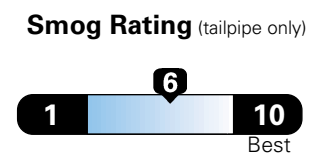

This vehicle emits 491 grams CO2 per mile. The best emits 0 grams per mile (tailpipe only). Producing and distributing fuel also creates emissions; learn more at fuel economy.gov.

Actual results will vary for many reasons, including driving conditions and how you drive and maintain your vehicle. The average new vehicle gets 29 MPG and cost $8,500 to fuel over 5 years. Cost estimates are based on 15,000 miles per year at $3.30 per gallon. MPGe is miles per gasoline gallon equivalent. Vehicle emissions are a significant cause of climate change and smog.
fuel economy.gov
Calculate personalized estimates and compare vehicles